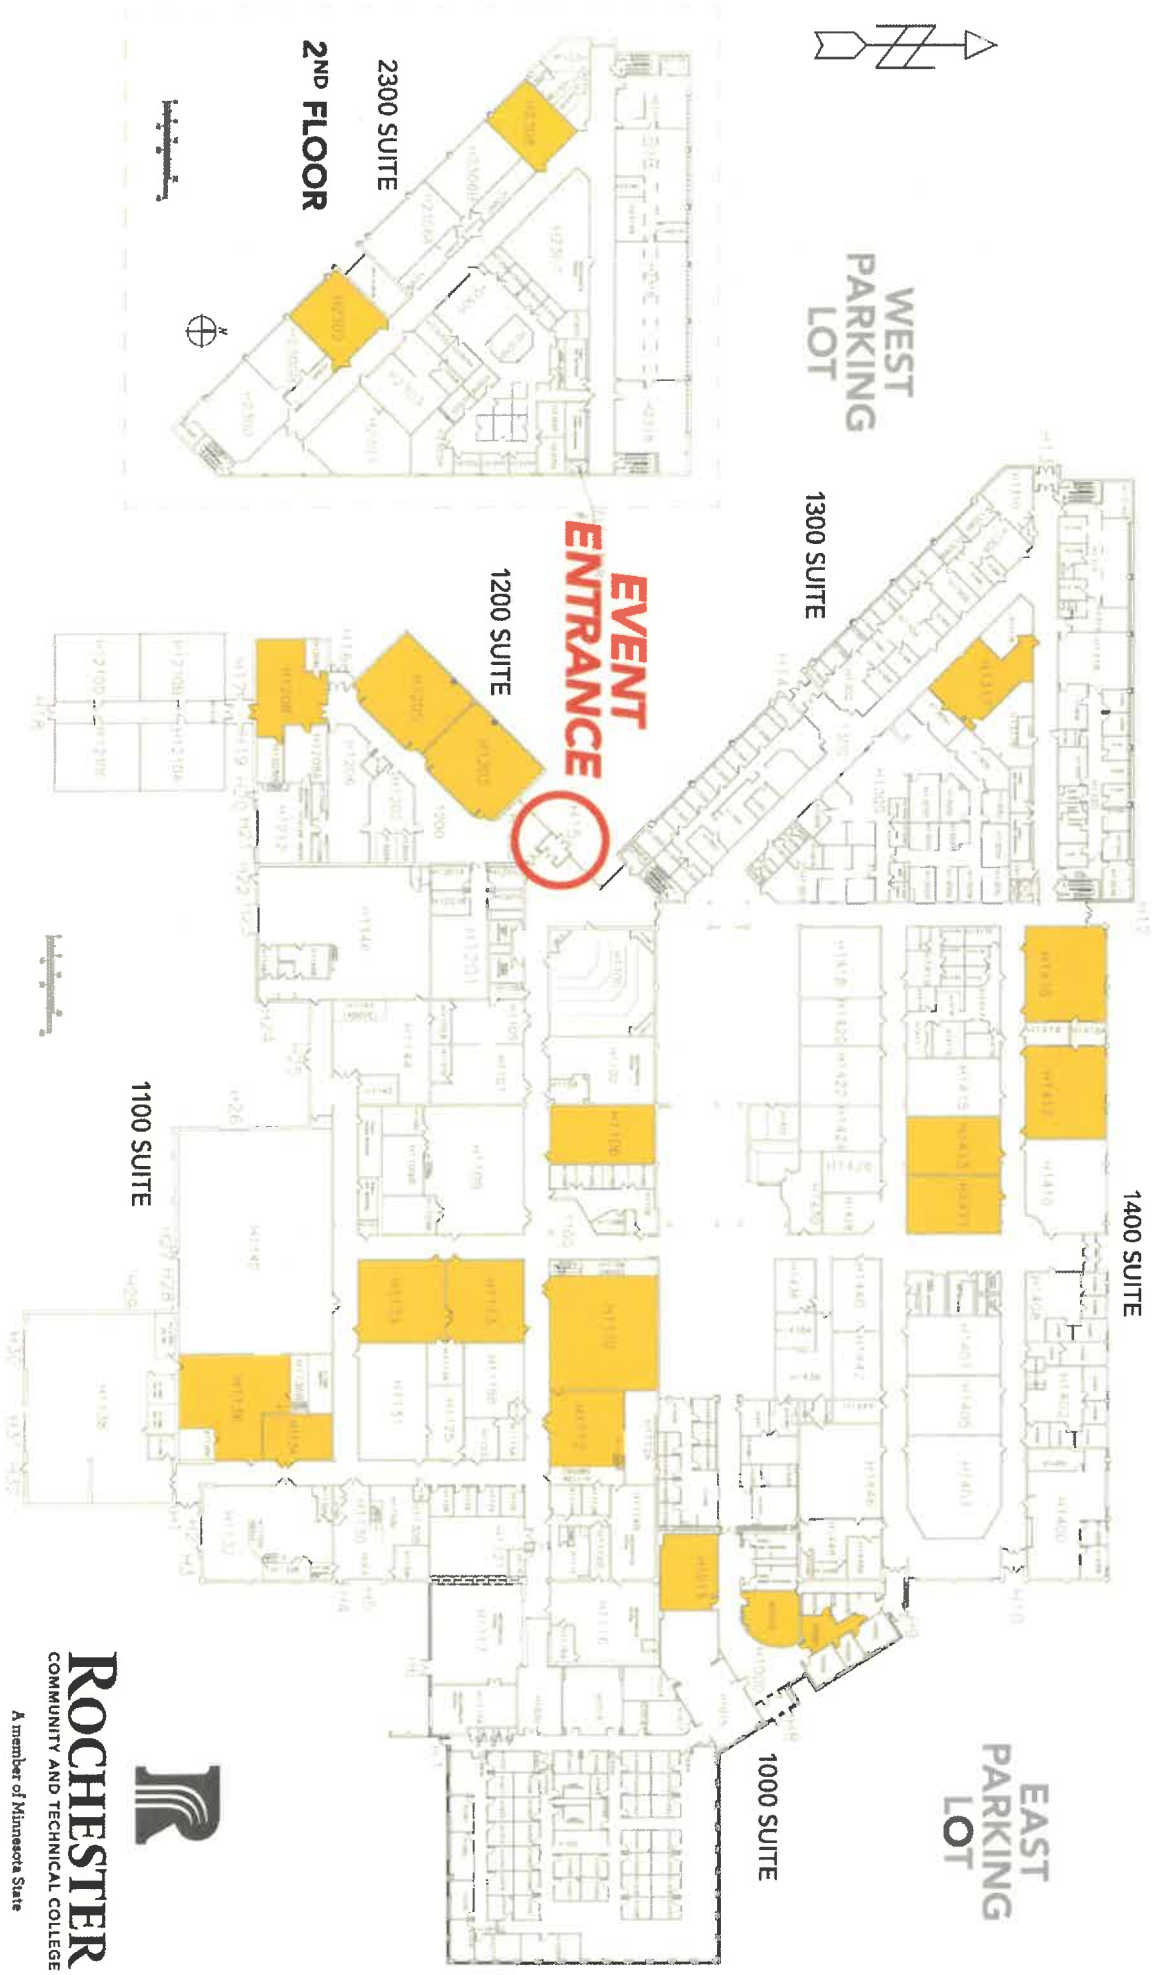

ROCHESTER COMMUNITY AND TECHNICAL COLLEGE

HEINTZ CENTER | 1926 COLLEGE VIEW DRIVE SE

ROCHESTER
COMMUNITY AND TECHNICAL COLLEGE
A member of Minnesota State