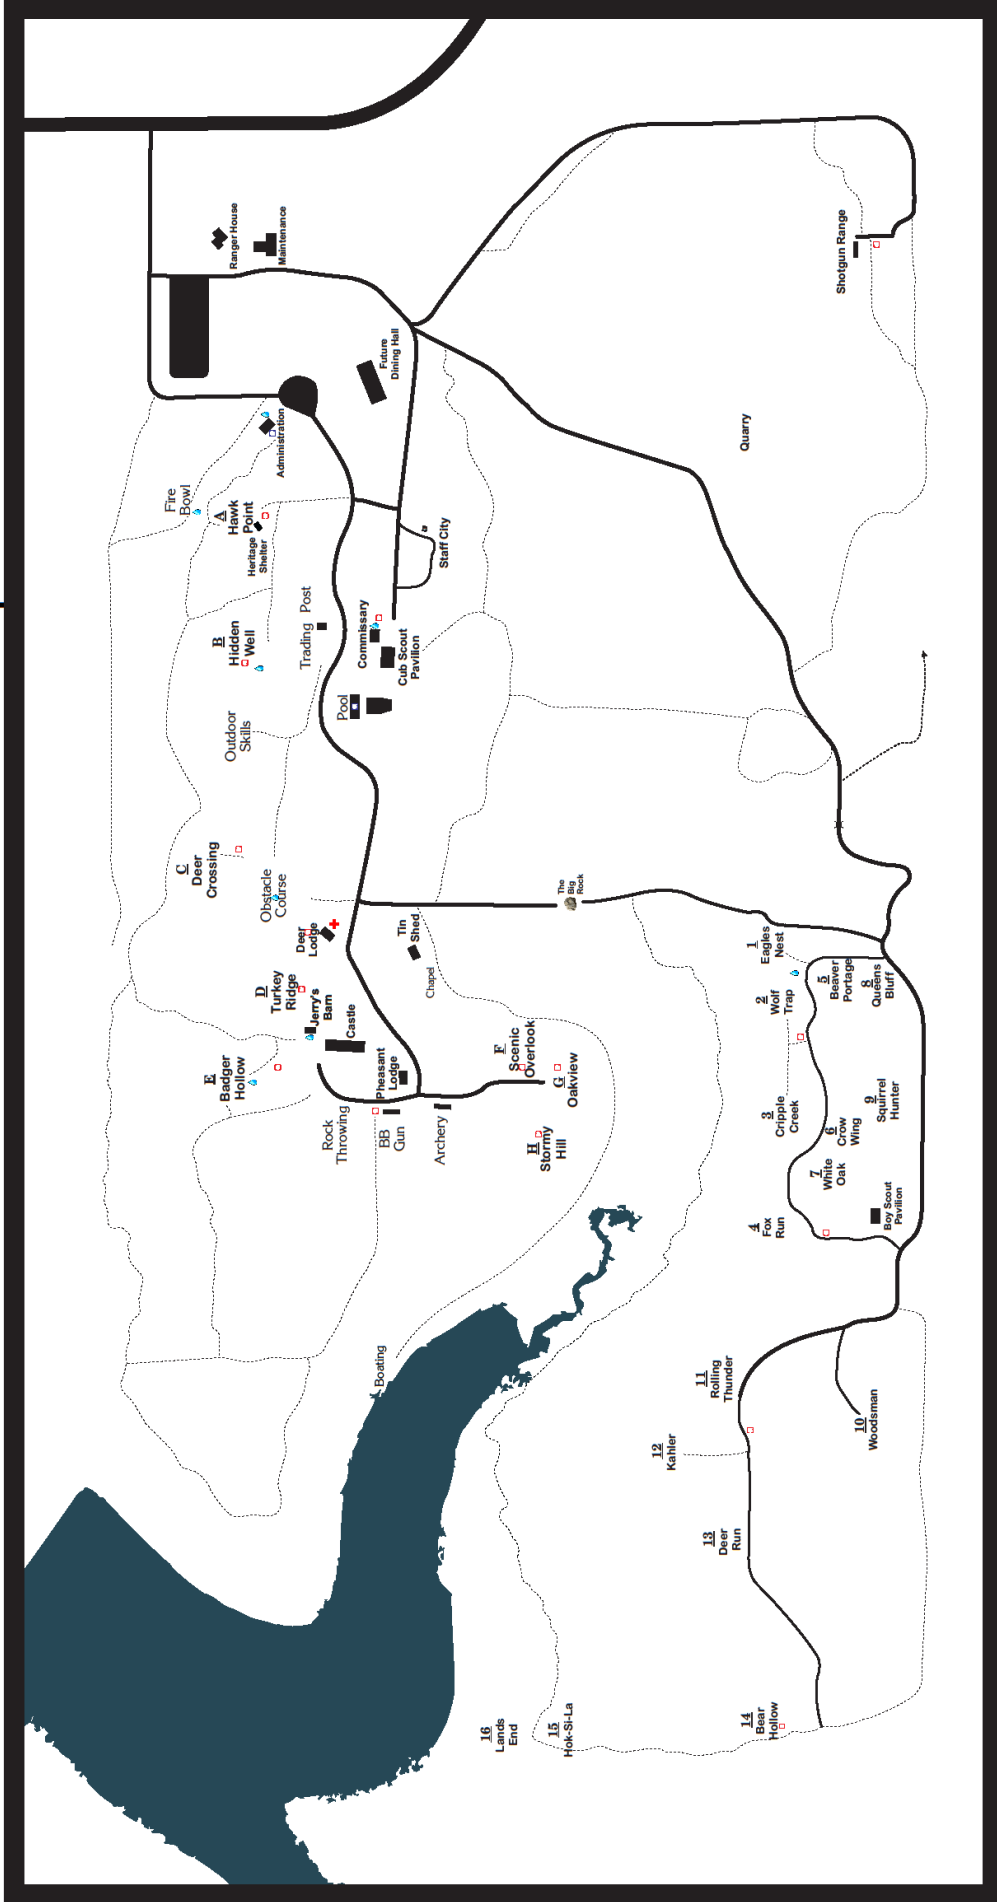

# Gamehaven Scout Camp

**Modern Campsites**

A	Hawk Point
B	Hidden Well
C	Deer Crossing
D	Turkey Ridge
E	Badger Hollow
F	Scenic Overlook
G	Oakview
H	Stormy Hill

**Rustic Campsites**

1	Eagles Nest	9	Squirrel Hunter
2	Wolf Trap	10	Woodsman
3	Cripple Creek	11	Rolling Thunder
4	Fox Run	12	Kahler
5	Beaver Portage	13	Deer Run
6	Crow Wing	14	Bear Hollow
7	White Oak	15	Hok-Si-La
8	Queens Bluff	16	Land's End