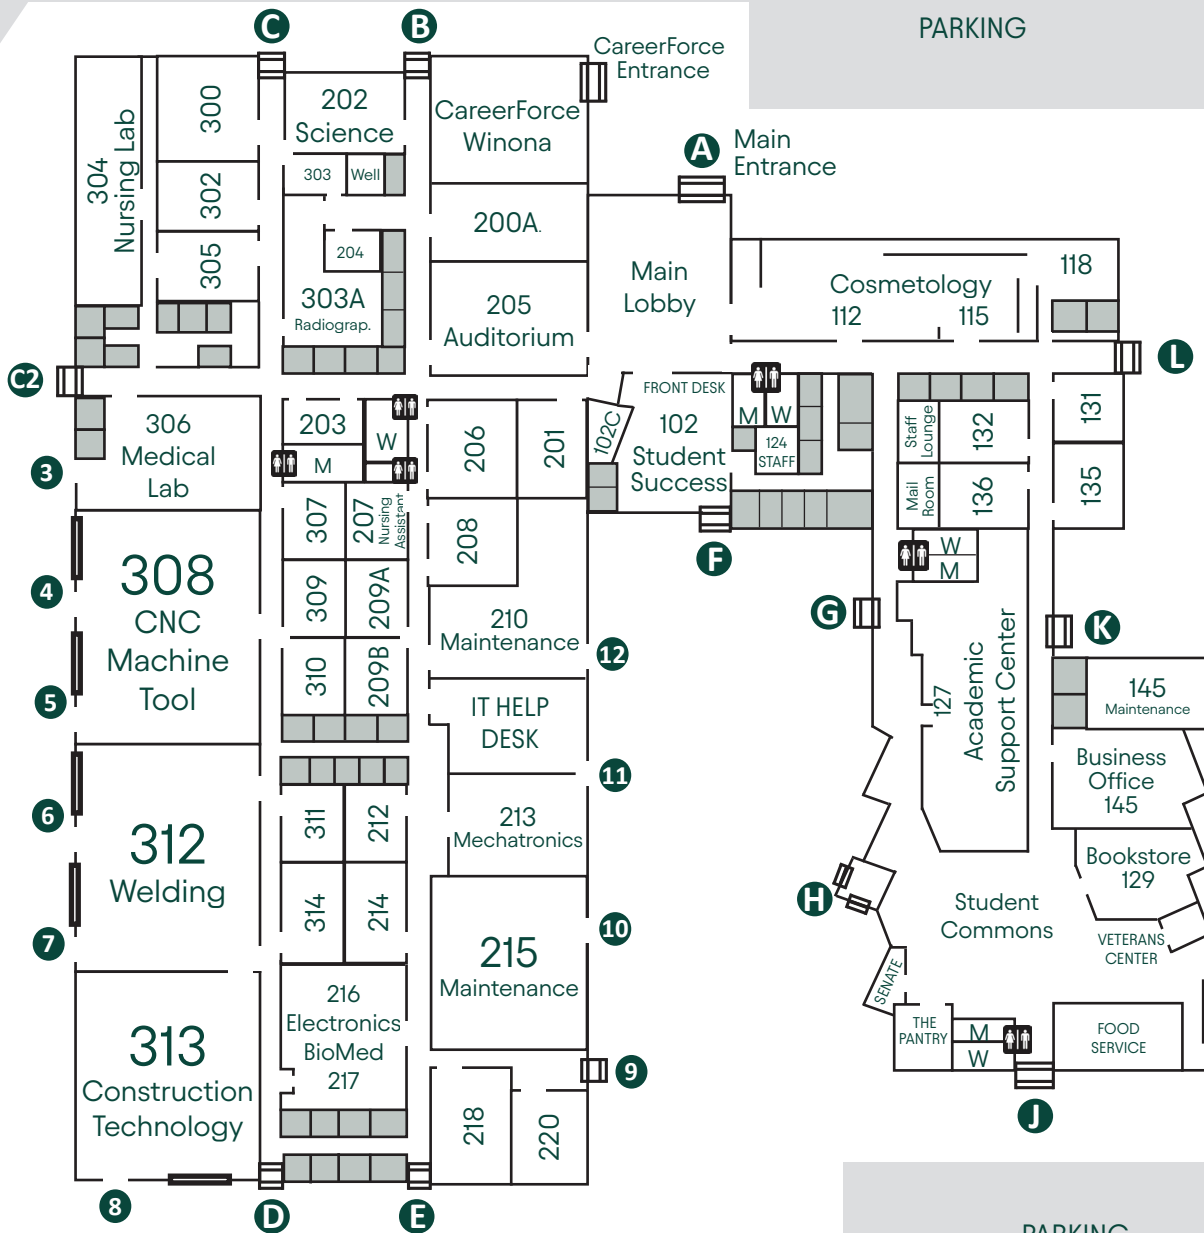

CareerForce Parking

PARKING

Minnesota State  
College Southeast  
Winona Main Campus  
1250 Homer Road  
Winona, MN 55987

- A-L Public Entrance
- 100 Classroom and Labs
- Office
- 1-12 Service Entrances
- Garage Door
- Restroom

PARKING

PARKING

PARKING

Transportation Center  
& Tandiski Center

PARKING

PARKING

Main Campus

PARKING

Norris P. Abts Transportation Center

- Public Entrance
- Classroom and Labs
- Office
- Service Entrances
- Garage Door
- Restroom

PARKING

TRUCK DRIVING PRACTICE RANGE

Storr's Pond Road